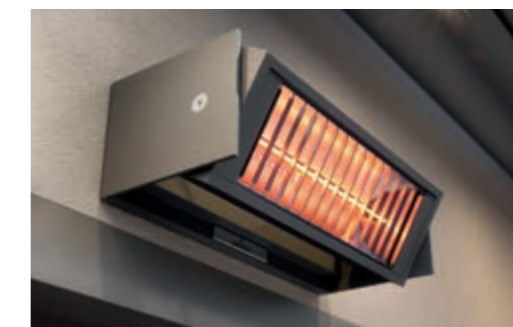

The latest frame colours

At weinor you can select from **more than 50 standard colours and over 150 other RAL colours**.