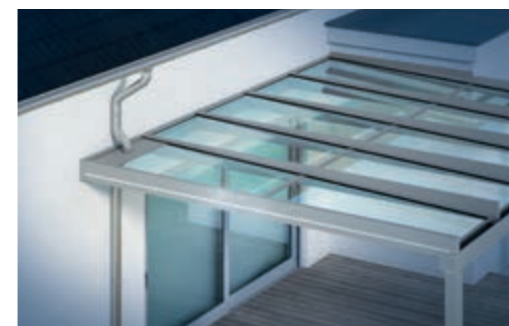

Standard patio roofs are designed angled so that rainwater can drain off. But not the Terrazza Pure! Here the pitch is integrated into the frame construction and is therefore invisible from the outside. The result: a clear, cubic design combined with reliable drainage. Terrazza Pure is the perfect solution for anyone who wants to enjoy lots of natural light on their patio and appreciates reliable, modern designed weather protection at the same time.

Glass support with integrated pitch

Reliable protection against the rain

The roof support beams are proven to be both strong and durable, and are designed to be **watertight** so no water can get in around the glass supports. In instances where there is a wall connection to one side the installation is carried out using a cover profile. This covers the roof support and provides rain protection.*

Multi-section units also possible

For larger patios, several Terrazza Pure can also be built next to each other. The resulting gap between the posts and roof beams is concealed by a practical cover profile.

Problem-free integration of downpipes

Downpipes or waste pipes can be easily accommodated using transoms or aluminium filling panels. And unsightly overhangs, soffits or facades can be concealed from below.